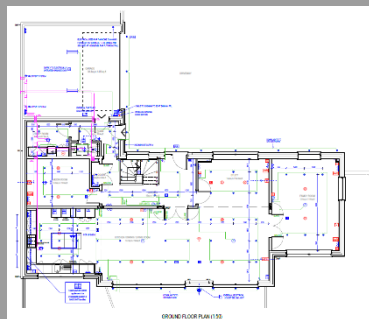

Abbey Group Services | Unit 58, Shrivenham Hundred Business Park | SN6 8TY

t 01793 780088 e enquiries@abbeygroupservices.com w abbeygroupservices.com